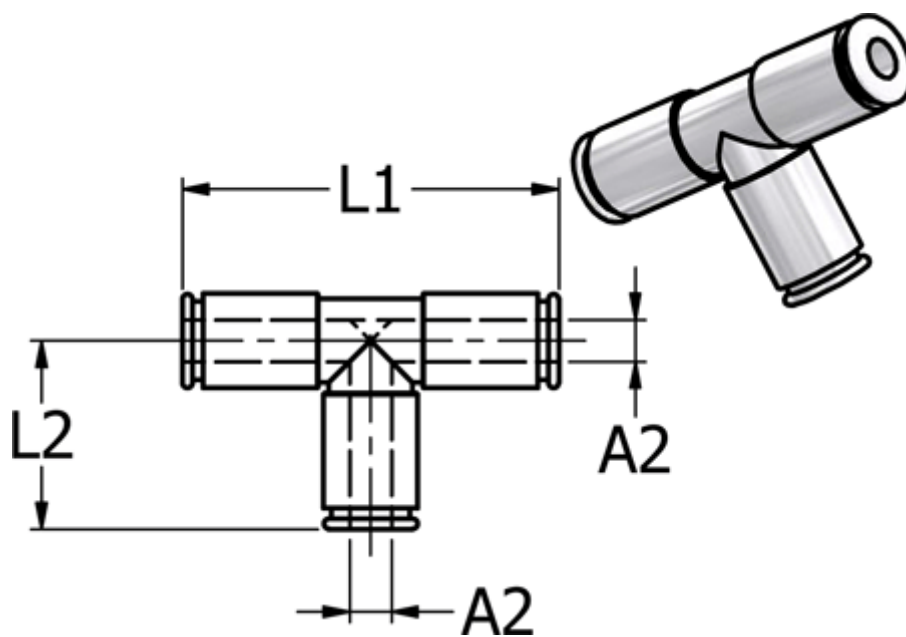

Article number: 586849004

Description: Metal Push-in fitting 849.004, Ø4-Ø4-Ø4
Tee connector with FPM O-ring

Measures

Ext. hose diameter A2 =	4
L1 =	34
L2 =	17